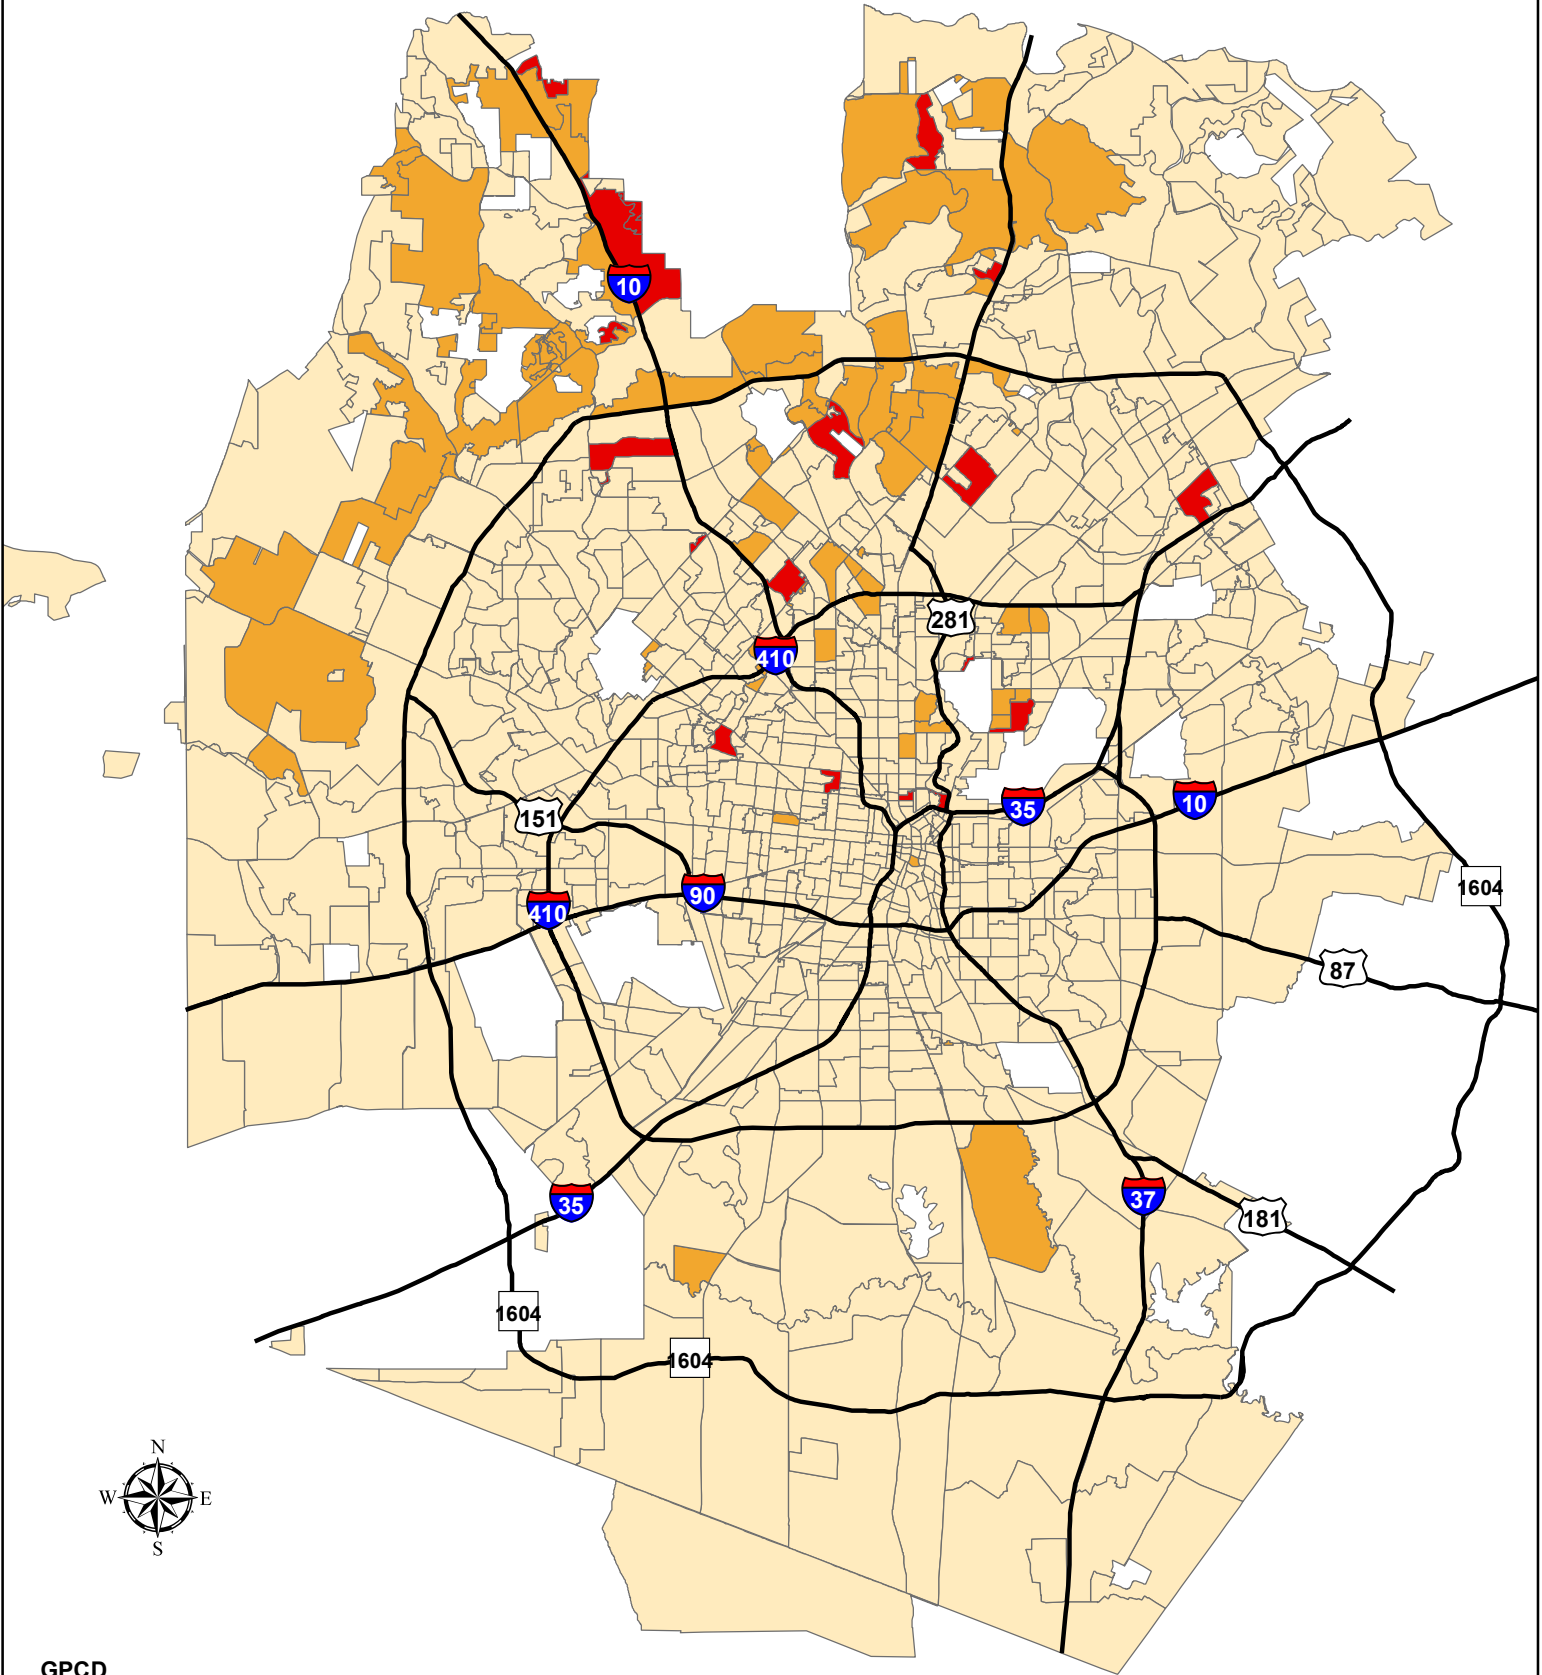

Residential GPCD by TAZ

GPCD

- Less than or equal to 150
- Greater than 150 and less than or equal to 300
- Greater than 300